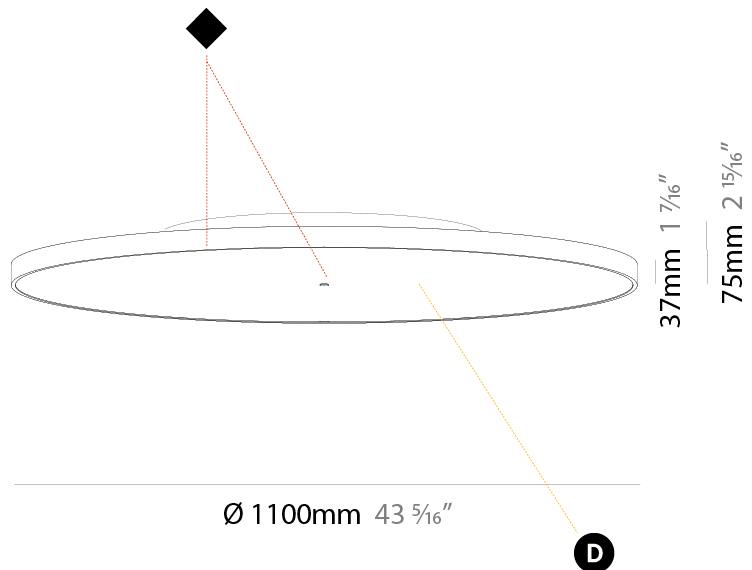

GENERAL

Series: Sign Diva
Subseries: Sign Diva
Brand: Prolicht
Division: Architectural
Mounting Type: Surface
Mounting Location: Ceiling
Subcategory: Ambient

PHYSICAL

Shape: Round
Diameter (mm): 1100
Diameter (in): 43 ⁵/₁₆"
Height (mm): 75
Height (in): 2 ¹⁵/₁₆"
Light Distribution: Direct
Weight (kg): 18.324
Weight (lbs): 40.397
Diffuser: PMMA - Opal/Micro-Prism/Sparkling Secret/Vintage Industrial with Shine Ring
Fixture Finish: SSR / BKV / CWI / CRY / HAB / UFT / ITA / RUA / FTG / MYG / LOD / PUS / FRO / FUP / KIA / POP / BLS / SPG / MEY / GOH / GUM / CHC / COM / ABZ / JAG / OBR / MOS / ROR
Fixture Material: Extruded Aluminum / Steel

ELECTRICAL

Lamp Type: LED (Zhaga Standard)
Input Wattage (W): 169.4
Total Output Wattage (W): 134
Dimming: Tri-Mode (Non-Dimming and Phase Dimming (120Vac only) and 0-10V Dimming)
Driver Included: Yes
Driver Location: Integrated
Driver Type: Constant Current - Universal
Driver Class: Class 2
Input Voltage (V): 120 - 277
Constant Current (MA): 600

LED

Color Temperature (°K): 3000 / 3500 / 4000
Max. Delivered Lumen (lm): 19520 / 19933 / 20340
CRI: >90 CRI
Lamp Life (hrs): 50000

OPTICAL

RATINGS AND CERTIFICATIONS

Certified By: Certified for North American Standards
IP rating: IP20