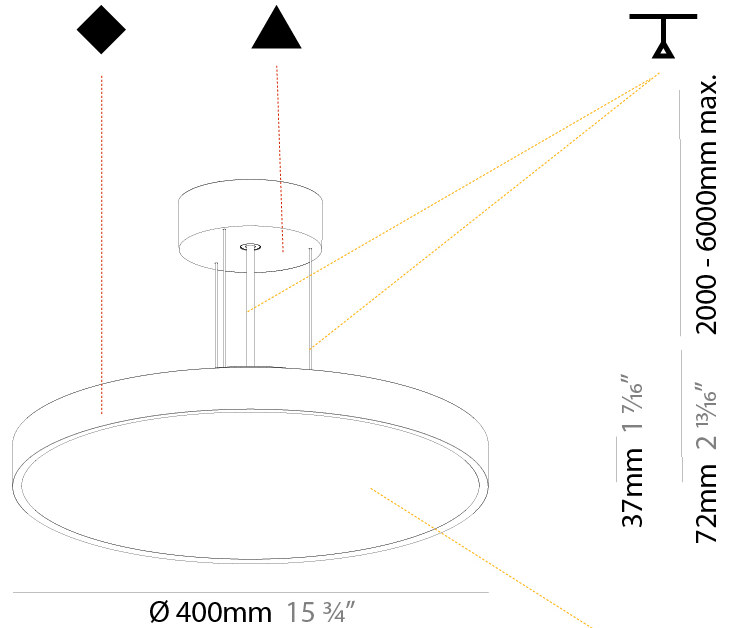

GENERAL

Series: Sign Diva
Subseries: Sign Diva
Brand: Prolicht
Division: Architectural
Mounting Type: Suspension
Mounting Location: Ceiling
Subcategory: Pendant

PHYSICAL

Shape: Round
Diameter (mm): 400
Diameter (in): 15 3/4
Height (mm): 72
Height (in): 2 13/16
Max. Overall Height (mm): 2072
Max. Overall Height (in): 81 3/16
Light Distribution: Direct
Weight (kg): 2.972
Weight (lbs): 6.55
Diffuser: PMMA - Opal / Micro-Prism / Sparkling Secret / Vintage Industrial with Shine Ring
Fixture Finish: SSR / BKV / CWI / CRY / HAB / UFT / ITA / RUA / FTG / MYG / LOD / PUS / FRO / FUP / KIA / POP / BLS / SPG / MEY / GOH / GUM / CHC / COM / ABZ / JAG / OBR / MOS / ROR
Fixture Material: Extruded Aluminum / Steel
Cable Details: 2000mm or 6000mm Transparent Cable

ELECTRICAL

Lamp Type: LED (Zhaga Standard)
Input Wattage (W): 19.8
Total Output Wattage (W): 16
Dimming: Tri-Mode (Non-Dimming and Phase Dimming (120Vac only) and 0-10V Dimming)
Driver Included: Yes
Driver Location: Integrated
Driver Type: Constant Current - Universal
Driver Class: Class 2
Input Voltage (V): 120 - 277
Constant Current (MA): 500

LED

Color Temperature (°K): 2700 / 3000 / 3500 / 4000
Max. Delivered Lumen (lm): 1160 / 1733 / 1741 / 1776
CRI: >90 CRI
Lamp Life (hrs): 50000

OPTICAL

RATINGS AND CERTIFICATIONS

Certified By: Certified for North American Standards
IP rating: IP20

PROJECT	_____
TYPE	_____
SPECIFIER	_____
QUANTITY	_____
DATE	_____