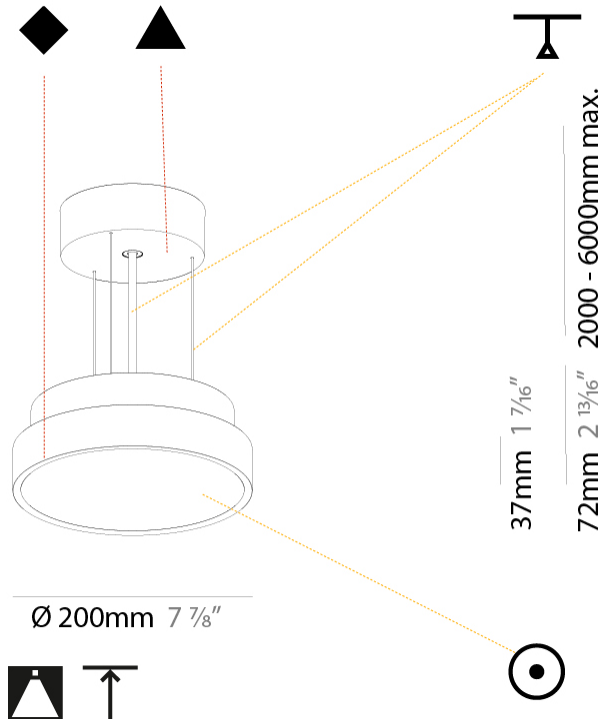

GENERAL

Series: Sign Diva
Subseries: Sign Diva
Brand: Prolicht
Division: Architectural
Mounting Type: Suspension
Mounting Location: Ceiling
Subcategory: Pendant

PHYSICAL

Shape: Round
Diameter (mm): 200
Diameter (in): 7 7/8
Height (mm): 72
Height (in): 2 13/16
Max. Overall Height (mm): 2072
Max. Overall Height (in): 81 9/16
Light Distribution: Direct
Weight (kg): 1.732
Weight (lbs): 3.818

Diffuser: [PMMA - Opal / Micro-Prism / Sparkling Secret / Vintage Industrial with Shine Ring](#)

Fixture Finish: [SSR / BKV / CWI / CRY / HAB / UFT / ITA / RUA / FTG / MYG / LOD / PUS / FRO / FUP / KIA / POP / BLS / SPG / MEY / GOH / GUM / CHC / COM / ABZ / JAG / OBR / MOS / ROR](#)

Fixture Material: [Extruded Aluminum / Steel](#)

Cable Details: [2000mm or 6000mm Transparent Cable](#)

ELECTRICAL

Lamp Type: LED (Zhaga Standard)
Input Wattage (W): 12.1
Total Output Wattage (W): 11
Dimming: Tri-Mode (Non-Dimming and Phase Dimming (120Vac only) and 0-10V Dimming)
Driver Included: Yes
Driver Location: Integrated
Driver Type: Constant Current - Universal
Driver Class: Class 2
Input Voltage (V): 120 - 277
Constant Current (MA): 350

LED

Color Temperature (°K): 2700 / 3000 / 3500 / 4000
Max. Delivered Lumen (lm): 776 / 970 / 980 / 1000
CRI: >90 CRI
Lamp Life (hrs): 50000

OPTICAL

RATINGS AND CERTIFICATIONS

Certified By: Certified for North American Standards
IP rating: IP20