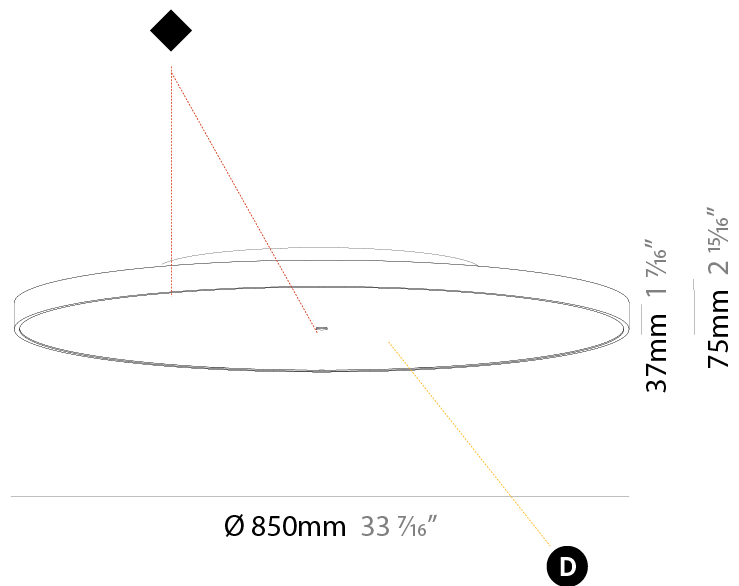

GENERAL

Series: Sign Diva
Subseries: Sign Diva
Brand: Prolicht
Division: Architectural
Mounting Type: Surface
Mounting Location: Ceiling
Subcategory: Ambient

PHYSICAL

Shape: Round
Diameter (mm): 850
Diameter (in): 33 7/16
Height (mm): 75
Height (in): 2 15/16
Light Distribution: Direct
Weight (kg): 12.925
Weight (lbs): 28.495
Diffuser: PMMA - Opal/Micro-Prism/Sparkling Secret/Vintage Industrial with Shine Ring
Fixture Finish: SSR / BKV / CWI / CRY / HAB / UFT / ITA / RUA / FTG / MYG / LOD / PUS / FRO / FUP / KIA / POP / BLS / SPG / MEY / GOH / GUM / CHC / COM / ABZ / JAG / OBR / MOS / ROR
Fixture Material: Extruded Aluminum / Steel

ELECTRICAL

Lamp Type: LED (Zhaga Standard)
Input Wattage (W): 96.8
Total Output Wattage (W): 76.8
Dimming: Tri-Mode (Non-Dimming and Phase Dimming (120Vac only) and 0-10V Dimming)
Driver Included: Yes
Driver Location: Integrated
Driver Type: Constant Current - Universal
Driver Class: Class 2
Input Voltage (V): 120 - 277
Constant Current (MA): 600

LED

Color Temperature (°K): 3000 / 3500 / 4000
Max. Delivered Lumen (lm): 11160 / 11388 / 11620
CRI: >90 CRI
Lamp Life (hrs): 50000

OPTICAL

RATINGS AND CERTIFICATIONS

Certified By: Certified for North American Standards
IP rating: IP20