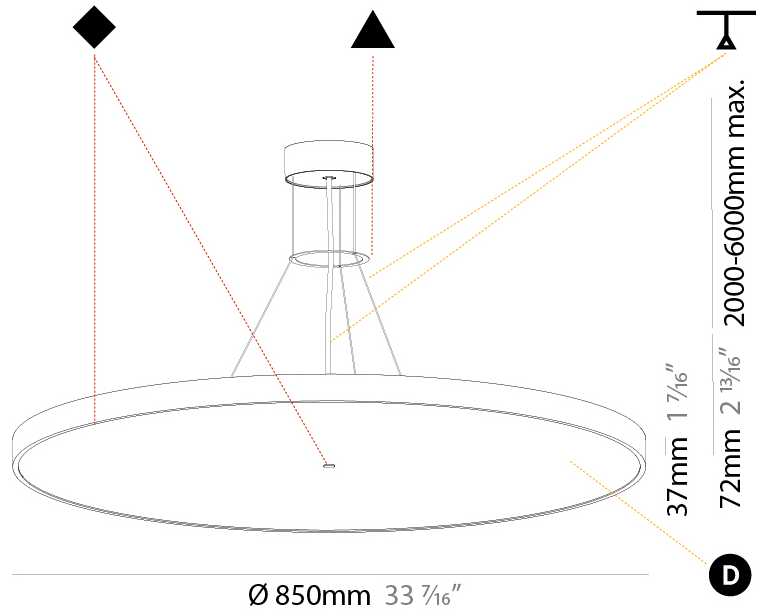

GENERAL

Series: Sign Diva
Subseries: Sign Diva
Brand: Prolicht
Division: Architectural
Mounting Type: Suspension
Mounting Location: Ceiling
Subcategory: Pendant

PHYSICAL

Shape: Round
Diameter (mm): 850
Diameter (in): 33 7/16
Height (mm): 72
Height (in): 2 13/16
Max. Overall Height (mm): 6072
Max. Overall Height (in): 239 1/16
Light Distribution: Direct
Weight (kg): 14.005
Weight (lbs): 30.88

Diffuser: PMMA - Opal / Micro-Prism / Sparkling Secret / Vintage Industrial

Fixture Finish: SSR / BKV / CWI / CRY / HAB / UFT / ITA / RUA / FTG / MYG / LOD / PUS / FRO / FUP / KIA / POP / BLS / SPG / MEY / GOH / GUM / CHC / COM / ABZ / JAG / OBR / MOS / ROR

Fixture Material: Extruded Aluminum / Steel

Cable Details: 2000mm or 6000mm Transparent Cable

ELECTRICAL

Lamp Type: LED (Zhaga Standard)
Input Wattage (W): 96.8
Total Output Wattage (W): 76.8
Dimming: Tri-Mode (Non-Dimming and Phase Dimming (120Vac only) and 0-10V Dimming)
Driver Included: Yes
Driver Location: Integrated
Driver Type: Constant Current - Universal
Driver Class: Class 2
Input Voltage (V): 120 - 277
Constant Current (MA): 600

LED

Color Temperature (°K): 2700 / 3000 / 3500 / 4000
Max. Delivered Lumen (lm): 7960 / 9950 / 10153 / 10360
CRI: >90 CRI
Lamp Life (hrs): 50000

OPTICAL

RATINGS AND CERTIFICATIONS

Certified By: Certified for North American Standards
IP rating: IP20