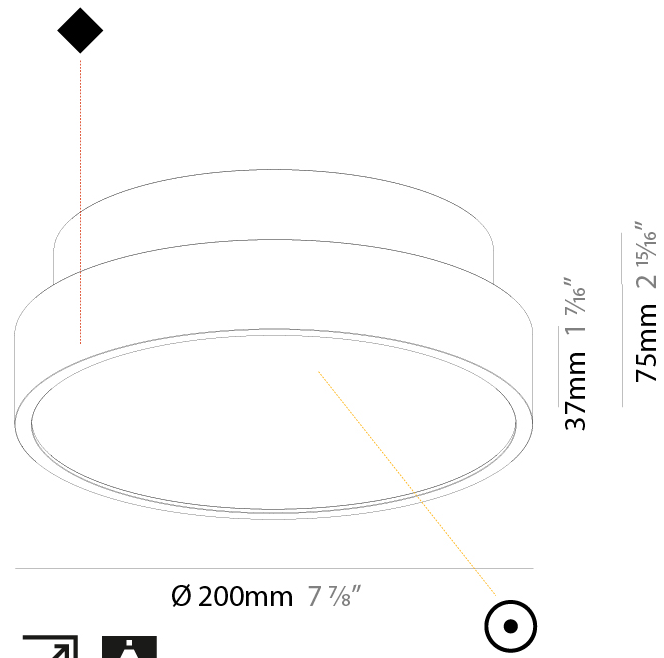

GENERAL

Series: Sign Diva
Subseries: Sign Diva
Brand: Prolicht
Division: Architectural
Mounting Type: Surface
Mounting Location: Ceiling
Subcategory: Ambient

PHYSICAL

Shape: Round
Diameter (mm): 200
Diameter (in): 7 7/8
Height (mm): 75
Height (in): 2 15/16
Light Distribution: Direct
Weight (kg): 1.122
Weight (lbs): 2.474

Diffuser: PMMA - Opal/Micro-Prism/Sparkling Secret/Vintage Industrial with Shine Ring

Fixture Finish: SSR / BKV / CWI / CRY / HAB / UFT / ITA / RUA / FTG / MYG / LOD / PUS / FRO / FUP / KIA / POP / BLS / SPG / MEY / GOH / GUM / CHC / COM / ABZ / JAG / OBR / MOS / ROR

Fixture Material: Extruded Aluminum / Steel

ELECTRICAL

Lamp Type: LED (Zhaga Standard)
Input Wattage (W): 12.1
Total Output Wattage (W): 11
Dimming: Tri-Mode (Non-Dimming and Phase Dimming (120Vac only) and 0-10V Dimming)
Driver Included: Yes
Driver Location: Integrated
Driver Type: Constant Current - Universal
Driver Class: Class 2
Input Voltage (V): 120 - 277
Constant Current (MA): 350

LED

Color Temperature (°K): 3000 / 3500 / 4000
Max. Delivered Lumen (lm): 1040 / 1058 / 1080
CRI: >90 CRI
Lamp Life (hrs): 50000

OPTICAL

RATINGS AND CERTIFICATIONS

Certified By: Certified for North American Standards
IP rating: IP20

PROJECT
TYPE
SPECIFIER
QUANTITY
DATE